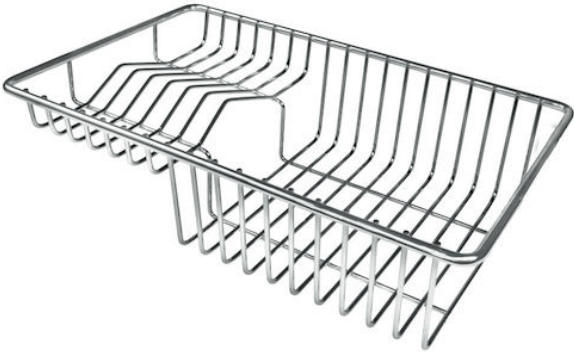

Stainless steel plate rack

Accessories e Complements

Code: 8100 303

DETAILS

Product notes

WARNING:

On several models of sinks it's only usable in combination with the accessory 8644101

Sink accessories

Plate rack

Dimensions

21,4x37,9 cm

TECHNICAL DATA

OPTIONAL ACCESSORIES

**FINALMENTE, THE TOP OUTDOOR
EXPERIENCE**