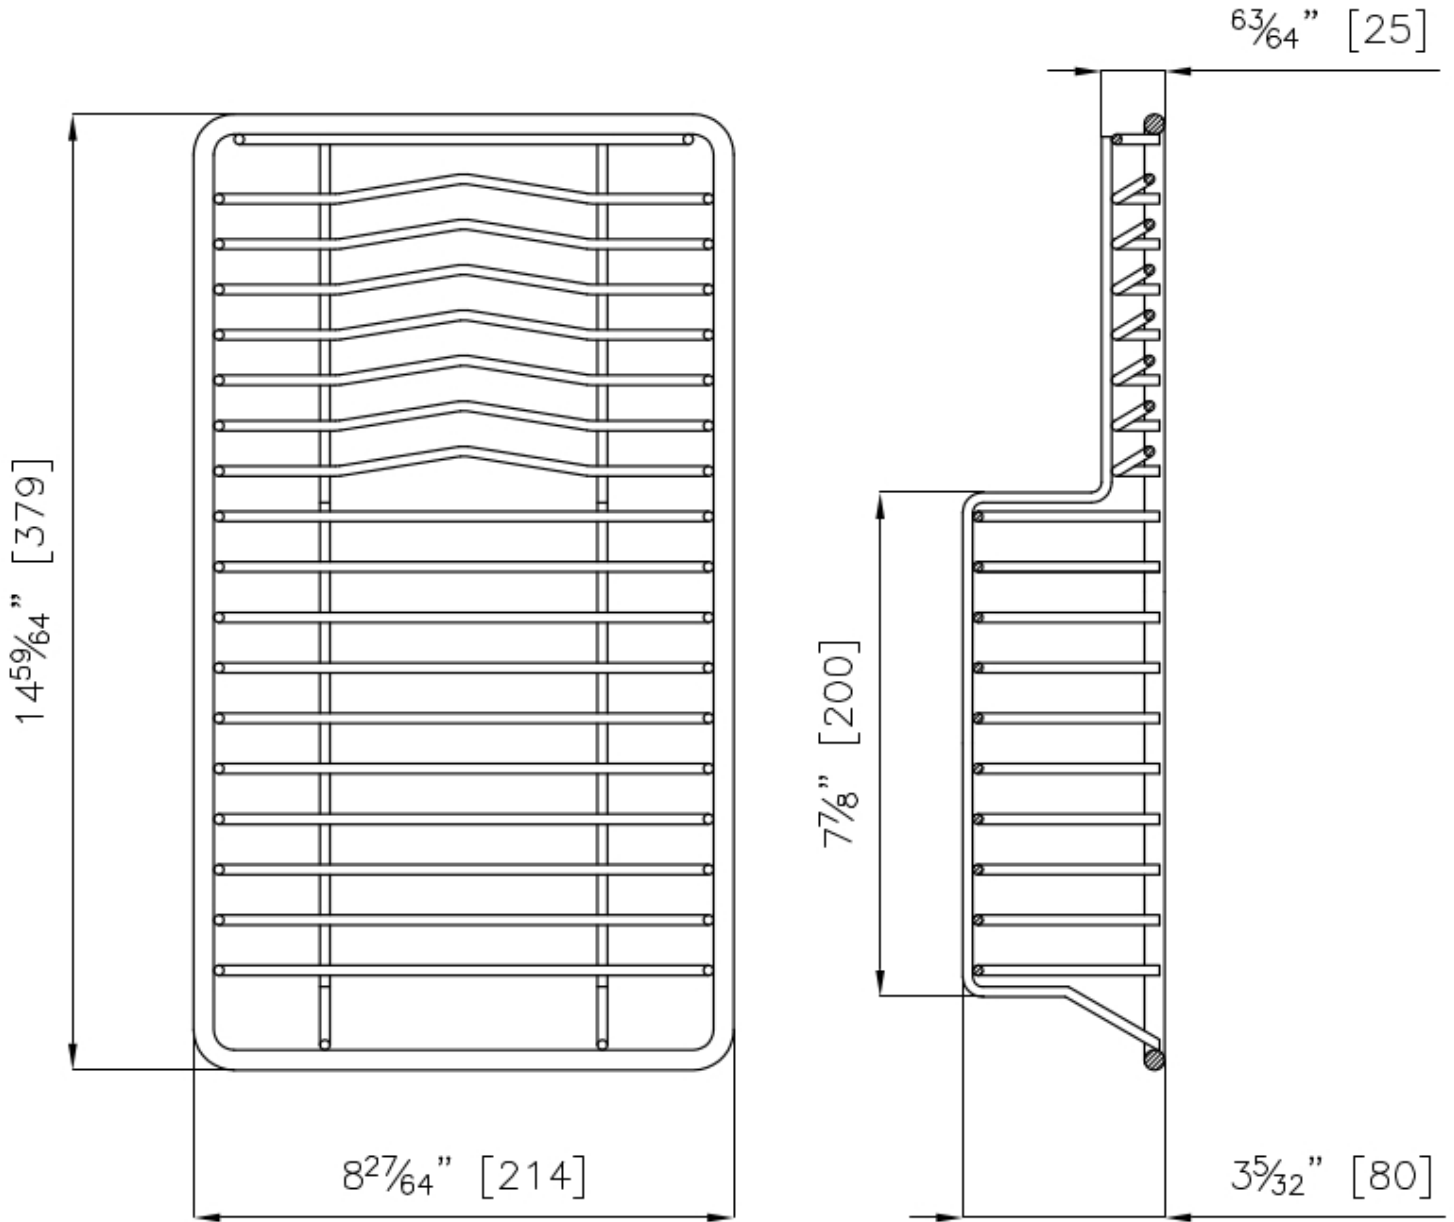

Stainless steel plate rack

Accessories e Complements

Code: 8100 303

DETAILS

Product notes

WARNING:

On several models of sinks it's only usable in combination with the accessory 8644101

Sink accessories

Plate rack

Dimensions

21,4x37,9 cm

TECHNICAL DATA

OPTIONAL ACCESSORIES

**FINALMENTE, THE TOP OUTDOOR
EXPERIENCE**